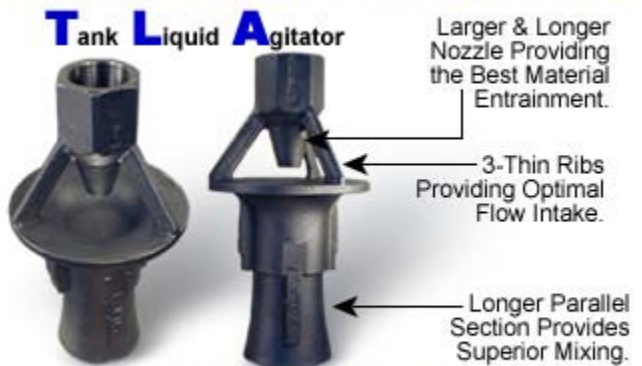

Jacoby Tarbox Eductors were designed to provide some real advantages over those currently being sold by other manufacturers.

These include such features as:

- All models are Full ANSI Rated.
- ISO9001 Manufacturer.
- Wrench flats at pipe connections prevent damage to unit on installation and removal.
- Ultra-smooth machining of nozzle finish.
- Vacuum-tight and leak-free O-ring seal.
- Machining of mixing tube to specified finish.
- Wide variety of connections.
- Entire unit meets ASME/ANSI B16.

Penberthy Eductor Model Chart

Penberthy Model	Replace With:
Penberthy Model LL	Jacoby Model SL - see site page
Penberthy Model LM	Jacoby Model ML - see site page
Penberthy Model LH	Jacoby Model HL - see site pipe
Penberthy Model GL	Jacoby Model SG - see site page
Penberthy Model GH	Jacoby Model HG - see site page
Penberthy Model HLM	Jacoby Model MLH - see site page
Penberthy Model ELL	Jacoby Model MLE - see site page
Penberthy Model RJ	Jacoby Model MLE - see site page
Penberthy Model CTE	Jacoby Model TLA - see site page
Request Pricing / Equal Model Number	
** PVC units of Jacoby Tarbox eductors match metal eductors.	

JACOBY TARBOX®

OUR EDUCTORS MATCH PENBERTHY EDUCTORS IN CONNECTION SIZES & DIMENSIONS!

IN STOCK = FAST SHIPMENTS

Superior Tank Eductors By Every Measure

JACOBY TARBOX®