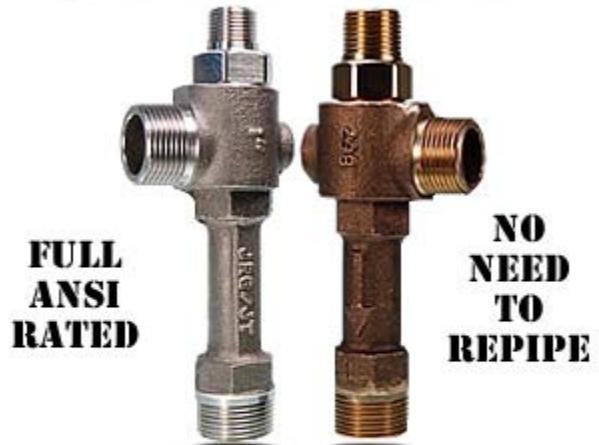

Jacoby Tarbox Eductors were designed to provide some real advantages over those currently being sold by other manufacturers.

These include such features as:

- All models are Full ANSI Rated.
- ISO9001 Manufacturer.
- Wrench flats at pipe connections prevent damage to unit on installation and removal.
- Ultra-smooth machining of nozzle finish.
- Vacuum-tight and leak-free O-ring seal.
- Machining of mixing tube to specified finish.
- Wide variety of connections.
- Entire unit meets ASME/ANSI B16.

Penberthy Eductor Model Chart

Penberthy Model	Replace With:
Penberthy Model LL	Jacoby Model SL - see site page
Penberthy Model LM	Jacoby Model ML - see site page
Penberthy Model LH	Jacoby Model HL - see site pipe
Penberthy Model GL	Jacoby Model SG - see site page
Penberthy Model GH	Jacoby Model HG - see site page
Penberthy Model HLM	Jacoby Model MLH - see site page
Penberthy Model ELL	Jacoby Model MLE - see site page
Penberthy Model RJ	Jacoby Model MLE - see site page
Penberthy Model CTE	Jacoby Model TLA - see site page
Request Pricing / Equal Model Number	
** PVC units of Jacoby Tarbox eductors match metal eductors.	

JACOBY TARBOX®